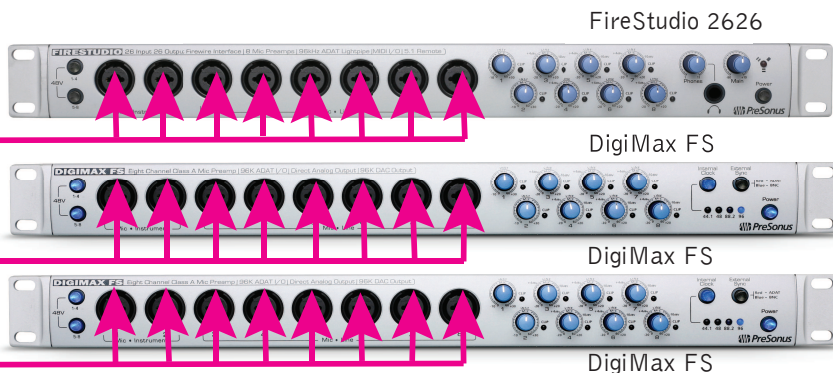

24 channel output from stage

FireStudio 2626 (Firewire cable)

Laptop

- What you'll need:
- (2) 75ohm BNC cables
 - (2) ADAT lightpipe cables
 - (1) 24 channel stage box with XLR (M) fan out
 - (1) 24 channel TRS-TRS snake